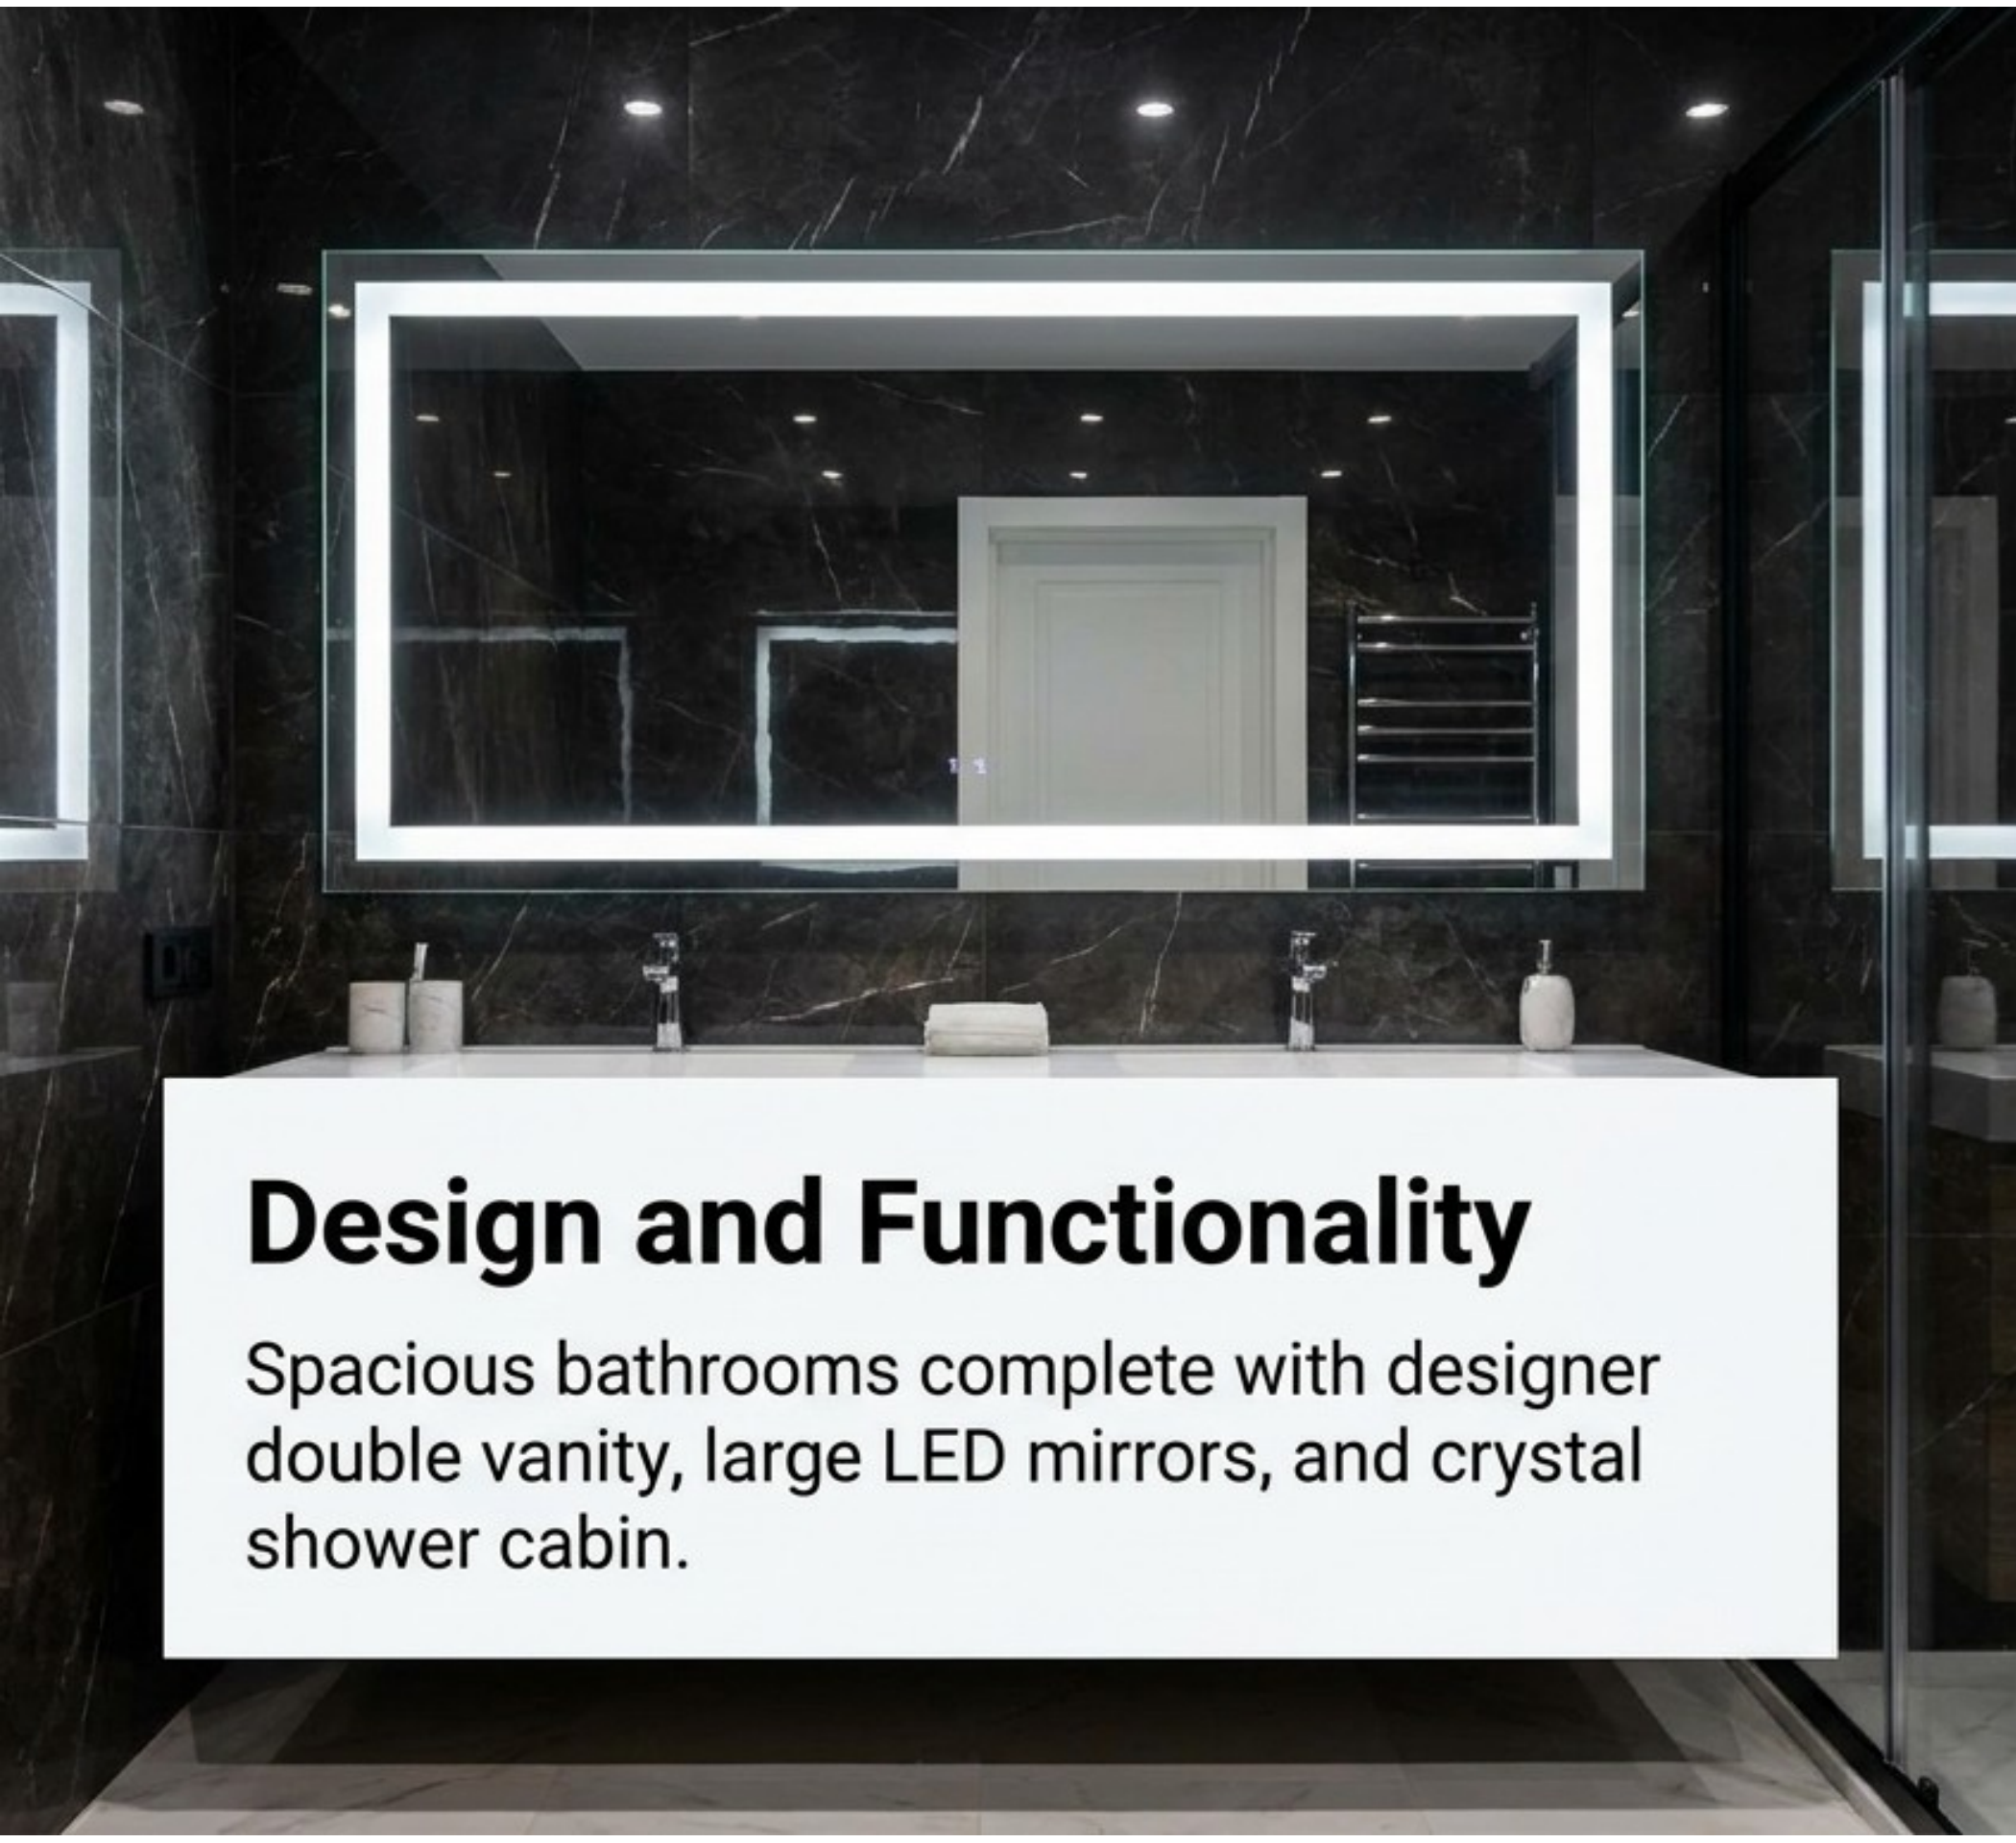

Details That Make the Difference.

Premium finishes, spacious mirrored wardrobes, and a warm, inviting atmosphere.

An Oasis of Well-being.

Indulge in the luxury of a freestanding bathtub wrapped in an elegant contrast of black and white marble.

Design and Functionality

Spacious bathrooms complete with designer double vanity, large LED mirrors, and crystal shower cabin.

Your Window to the World.

Enjoy the evening view from your private balcony. In the vibrant heart, yet away from the noise.