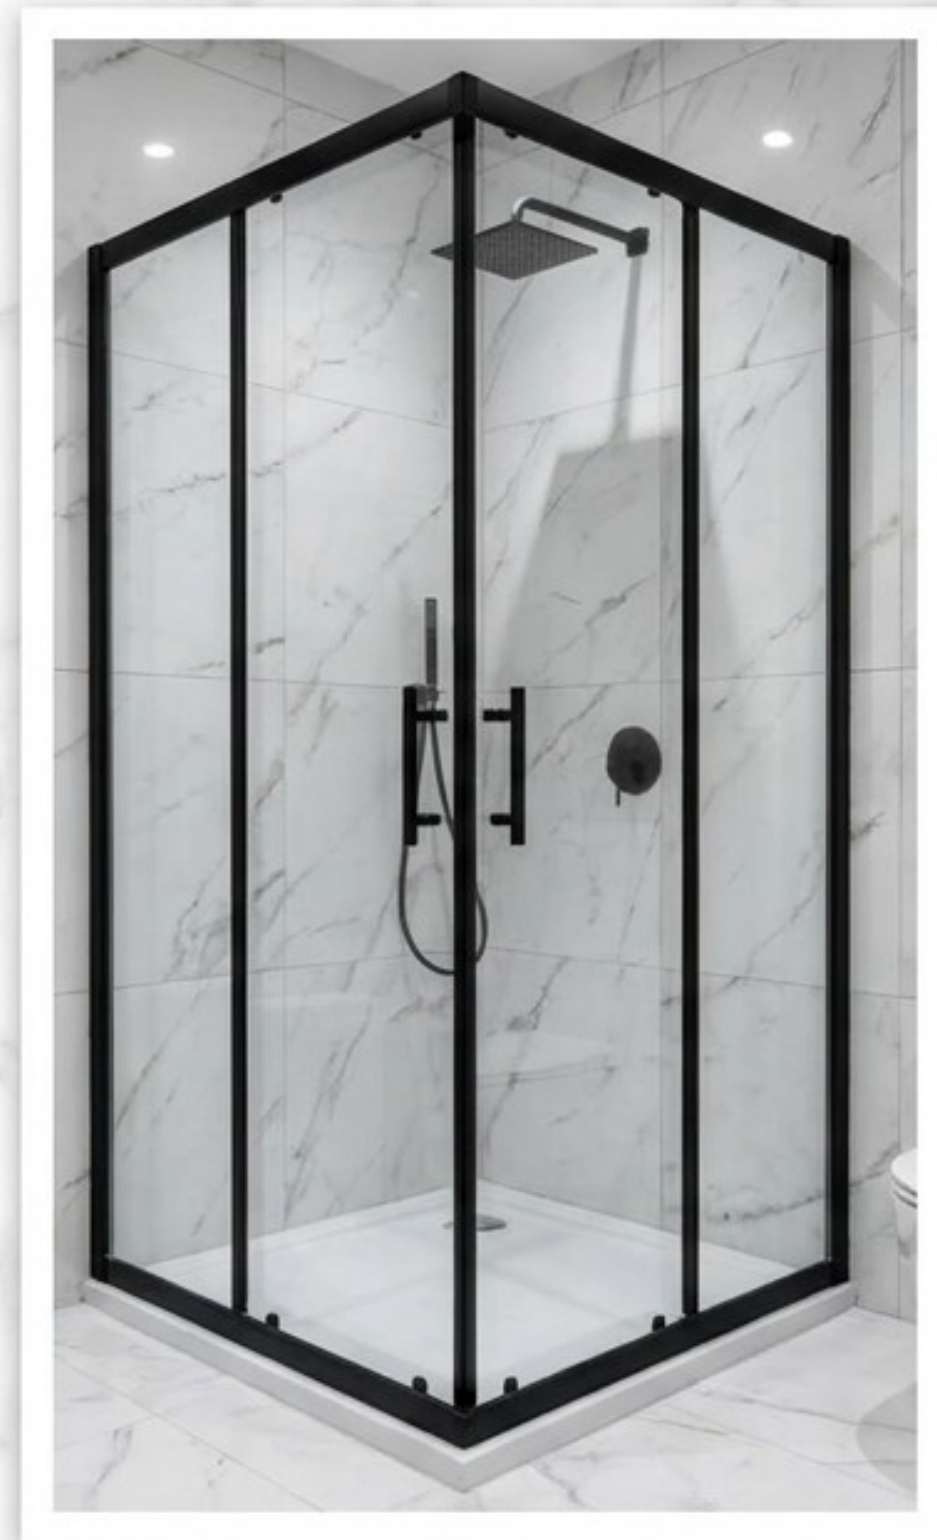

Living Area

Dining Area

Modern Kitchen

Classy Entertainment.

Wide and bright spaces, ready to
welcome your moments of relaxation.

Your Private Sanctuary.

Bedrooms with
impeccable design,
studied to guarantee
maximum rest and style.

Details That Make the Difference.

Premium finishes, spacious mirrored wardrobes, and a warm, inviting atmosphere.

An Oasis of Well-being.

Indulge in the luxury of a freestanding bathtub wrapped in an elegant contrast of black and white marble.

Design and Functionality

Spacious bathrooms complete with designer double vanity, large LED mirrors, and crystal shower cabin.

Your Window to the World.

Enjoy the evening view from your private balcony. In the vibrant heart, yet away from the noise.